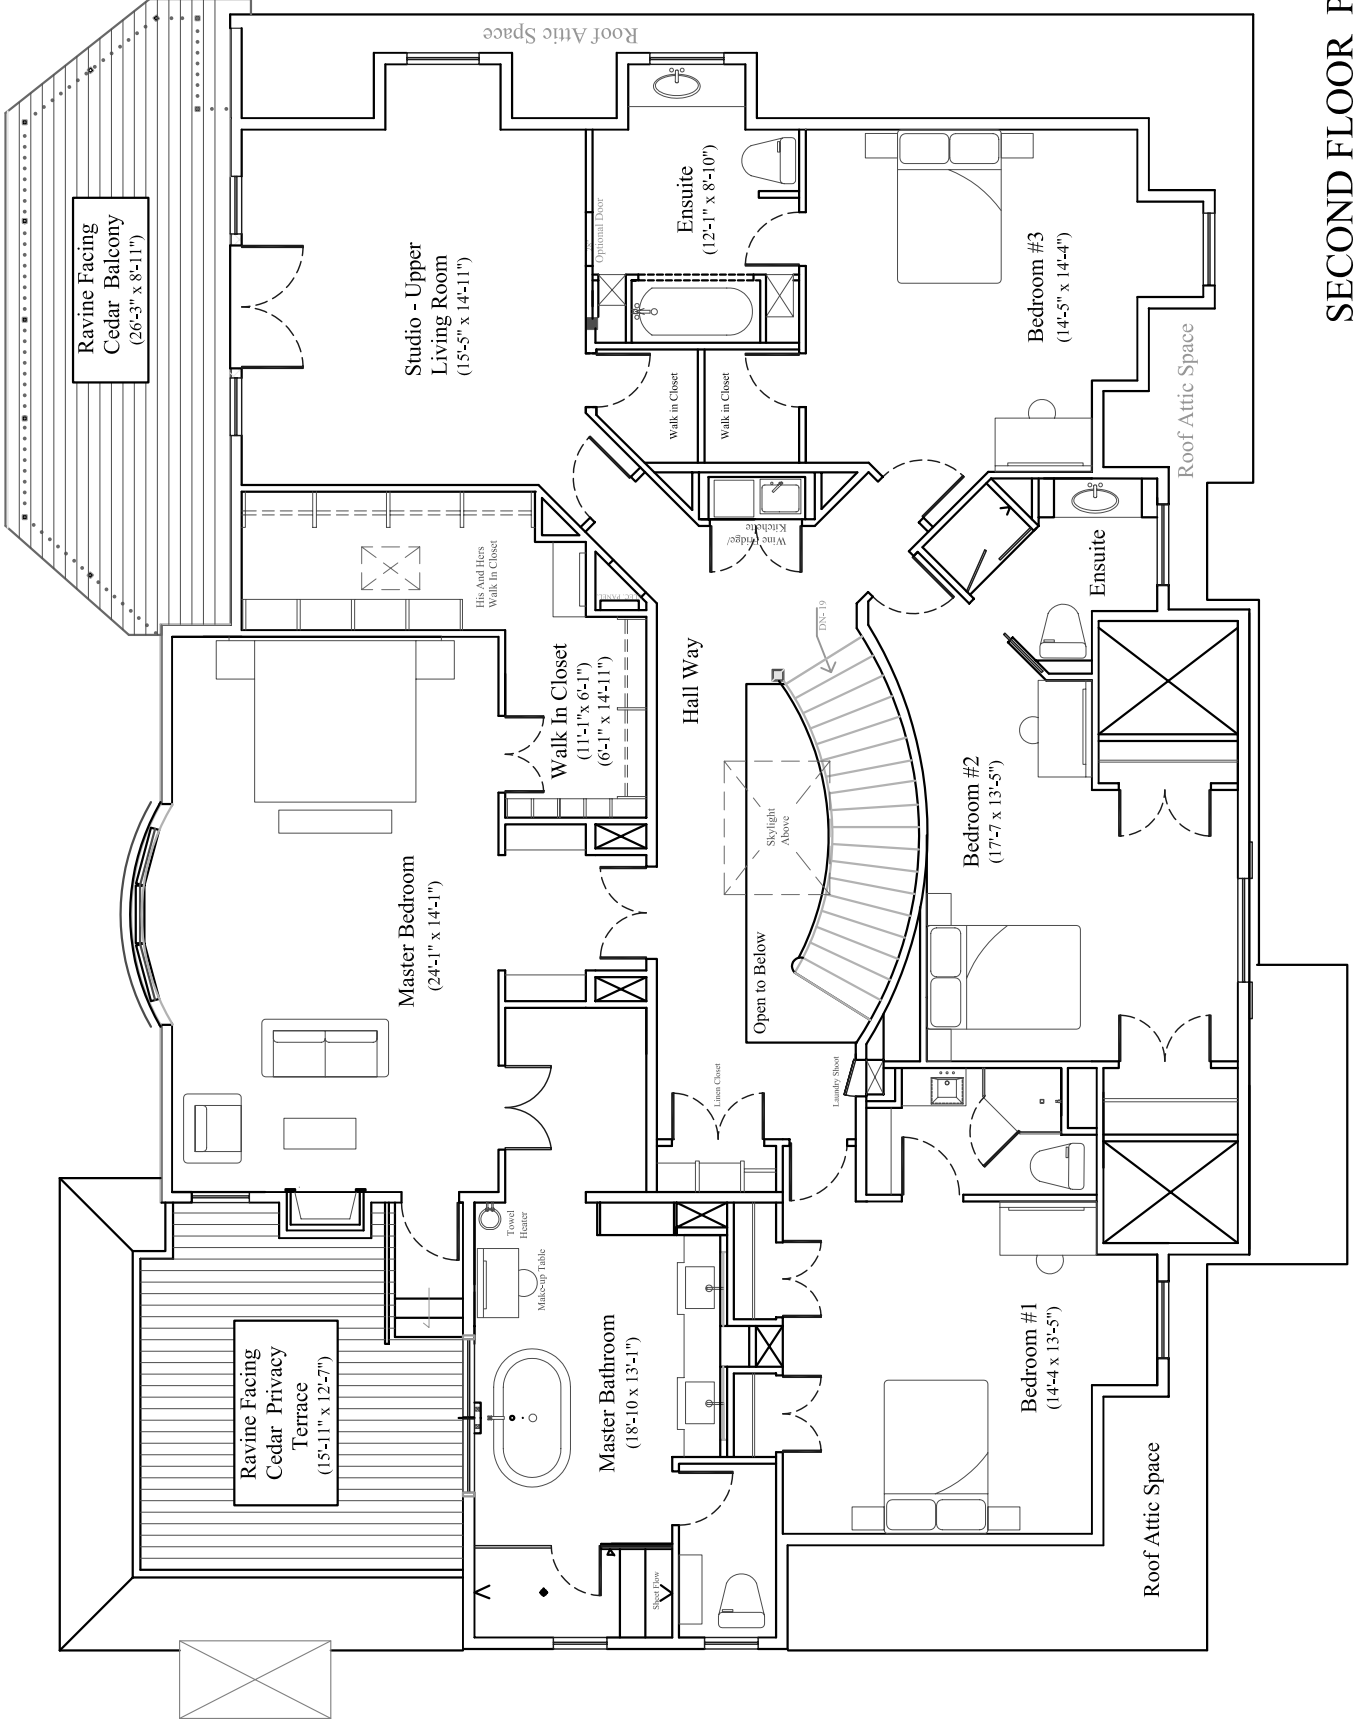

Southern Exposure
Well Shaded Ravine

SECOND FLOOR PLAN
25 SUNNYDENE CRESCENT, TORONTO
SEPT. /07