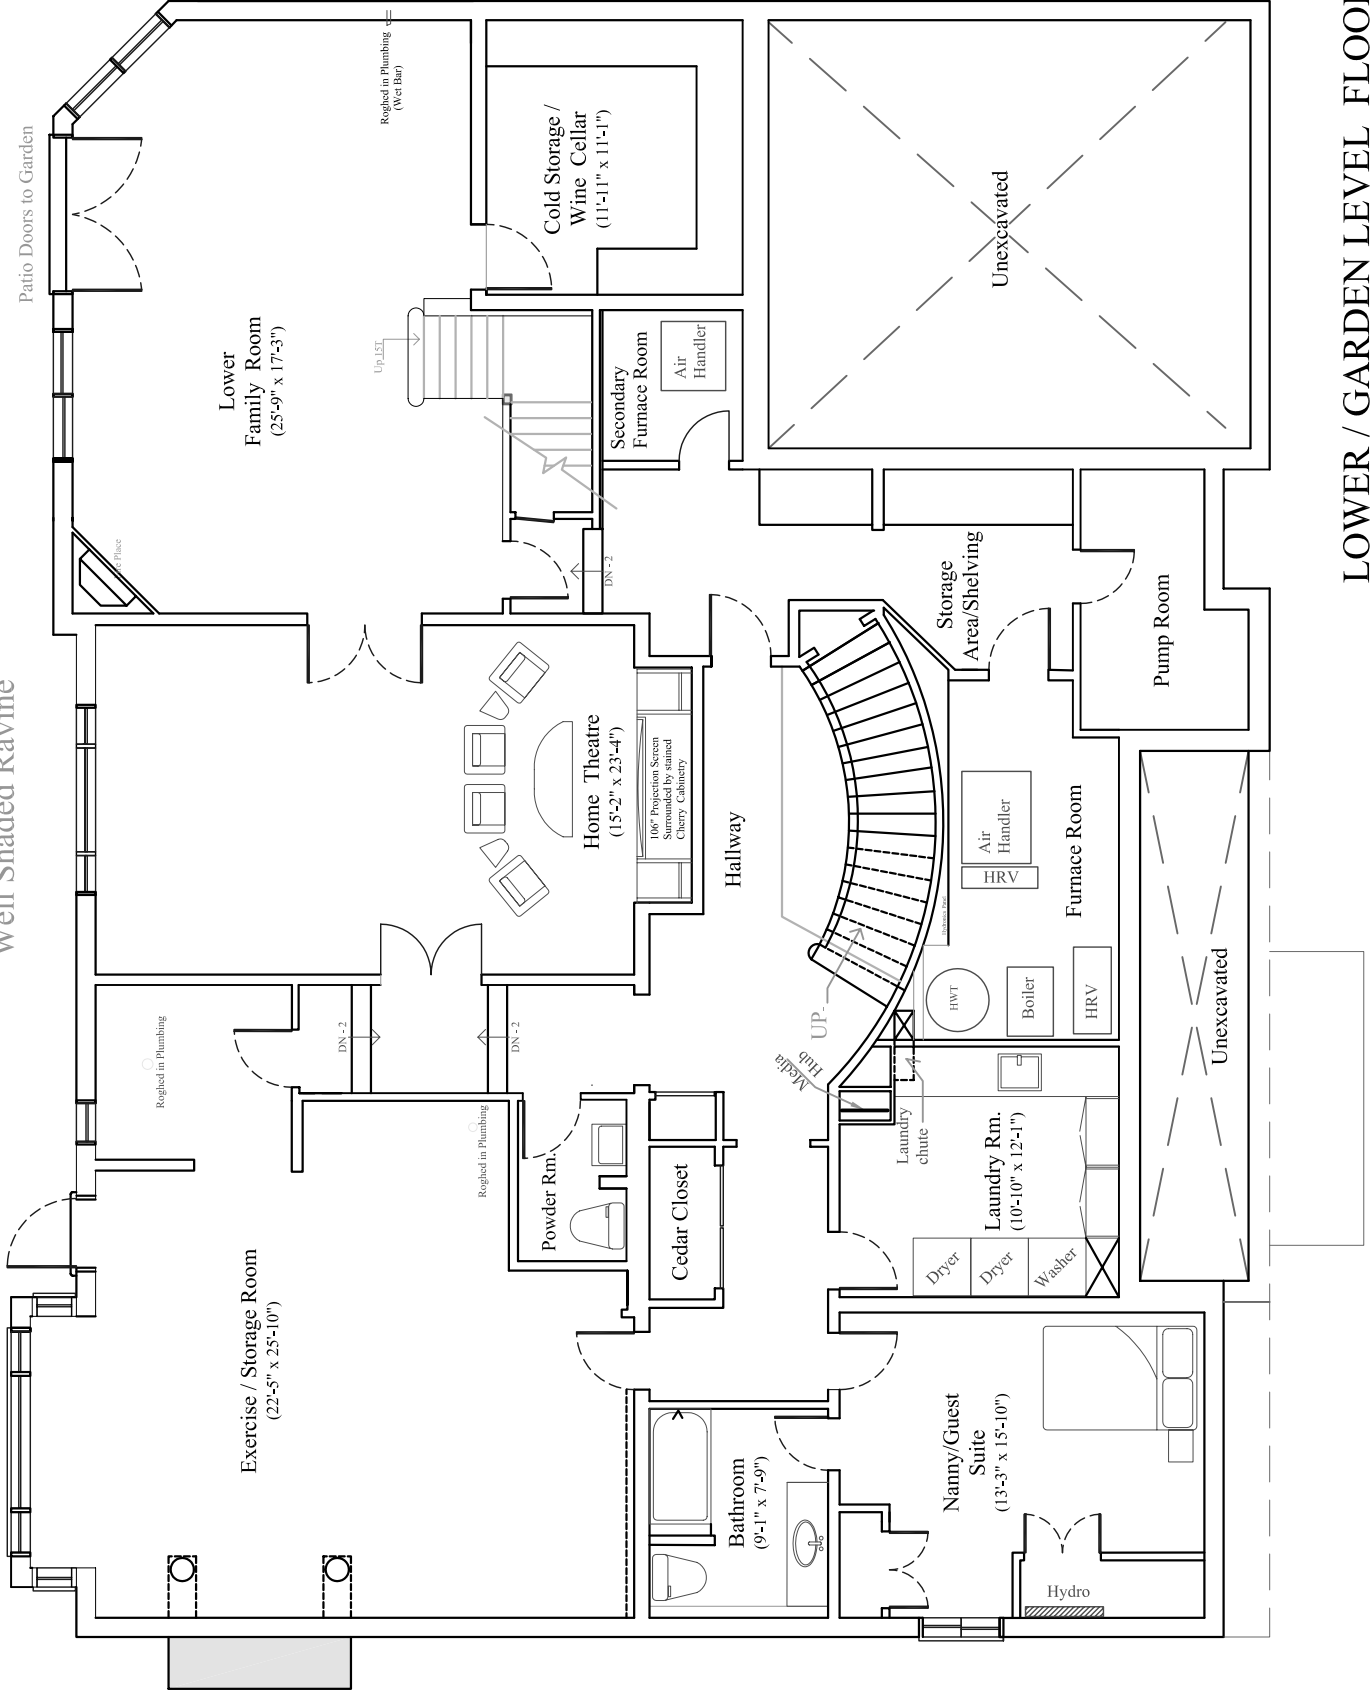

Southern Exposure
Well Shaded Ravine

LOWER / GARDEN LEVEL FLOOR PLAN
25 SUNNYDENE CRESCENT, TORONT
SEPT. /07